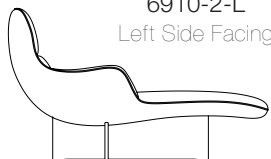

Erica Chaise II

Model - 6910-2 | Designed 1969

Base | Lucite

C.O.M. | 8 yds

Specify Left or Right Facing Arm

6910-2-R
Right Side Facing

6910-2-L
Left Side Facing

Width | 30 in 76 cm

Depth | 64 in 163 cm

Height | 38.5 in 98 cm

Seat Height | 16 in 41 cm